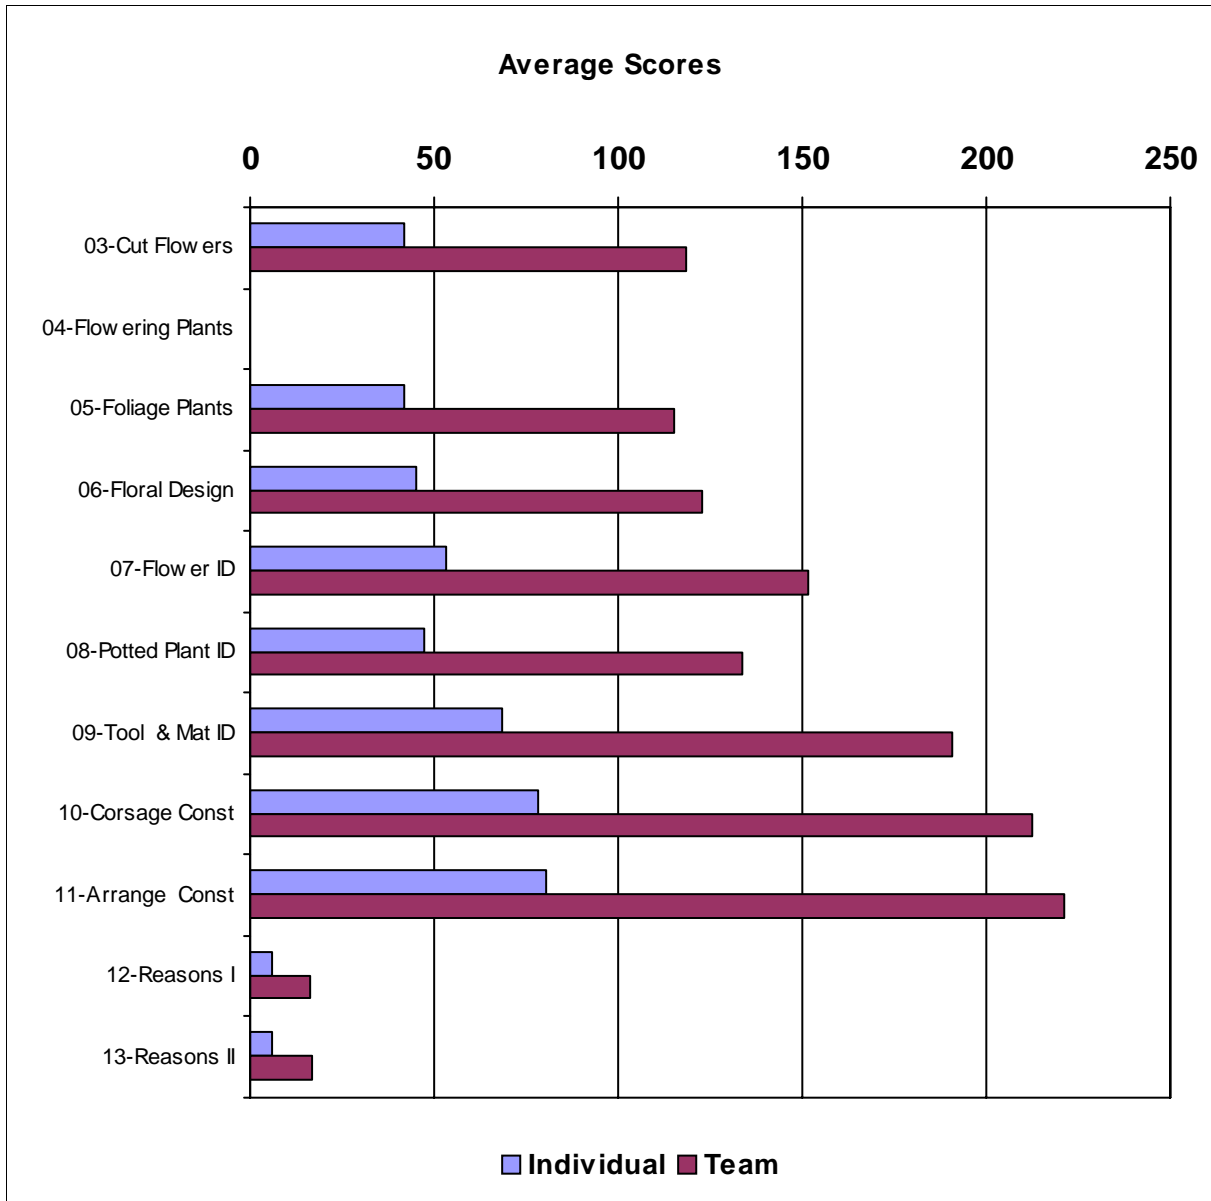

13-Reasons II	150	7	24	12	22	17
Total	3200	408	1815	906	1692	1299

*Expected Range is one SD above and below the average