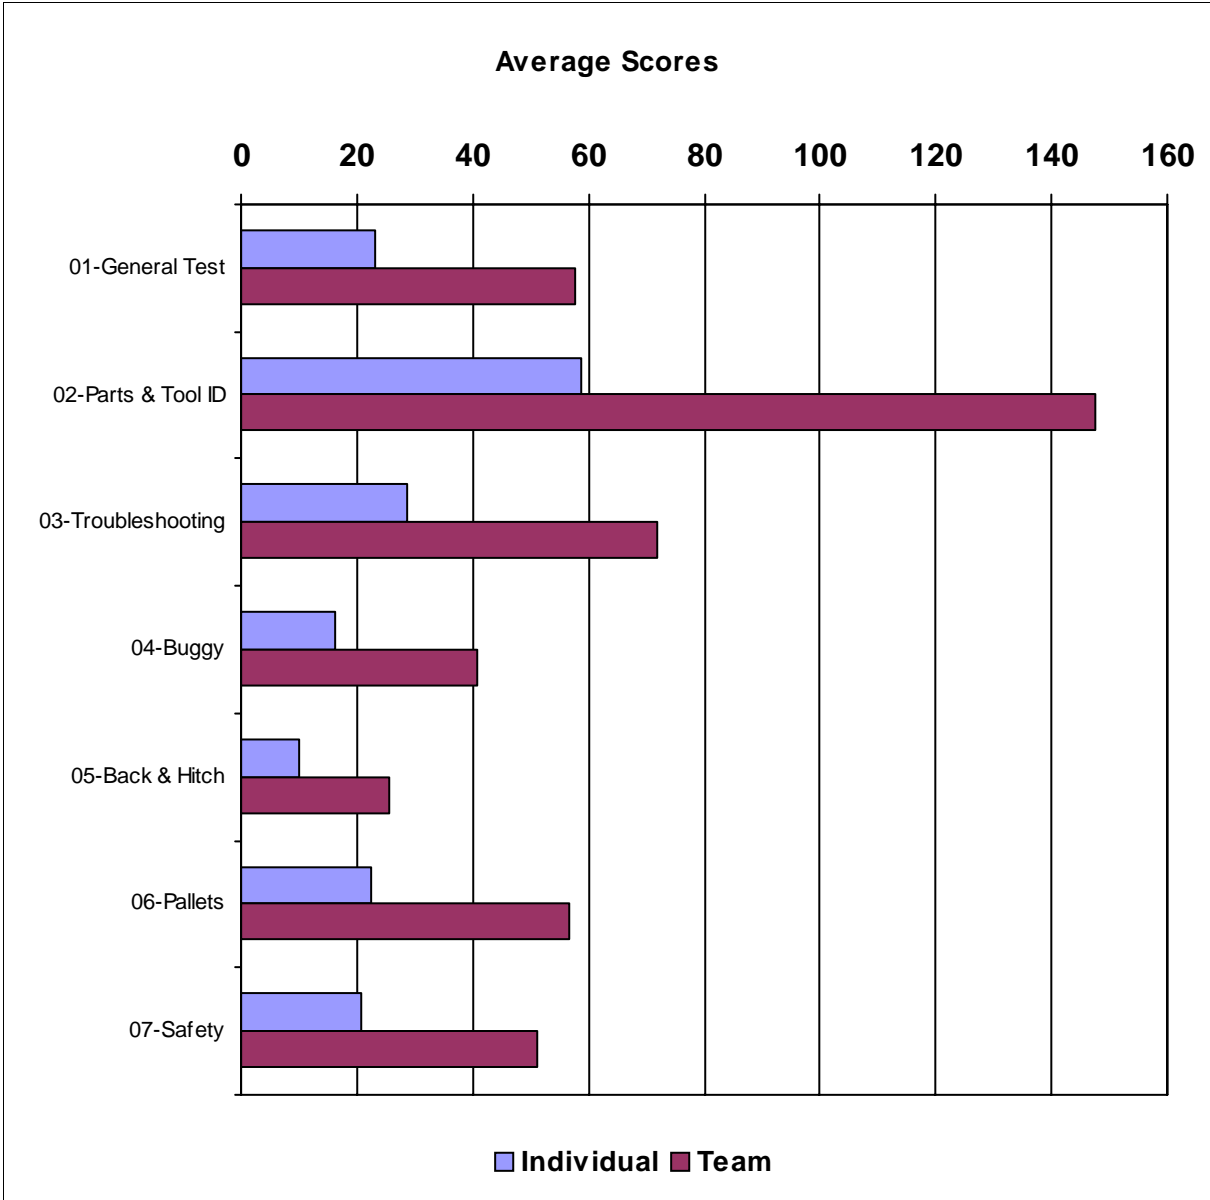

Contest Summary

Individual							
Class	Max Possible	Min	Max	Expected Range*		Average	
01-General Test	100	0	39	15	31	23	
02-Parts & Tool ID	100	0	98	32	86	59	
03-Troubleshooting	100	0	43	16	42	29	
04-Buggy	25	0	25	8	24	16	
05-Back & Hitch	25	0	24	3	17	10	
06-Pallets	25	0	25	17	28	22	
07-Safety	25	0	25	17	24	21	
Total	400	29	263	122	237	180	

*Expected Range is one SD above and below the average

*Expected Range is one SD above and below the average

Individual Results

	General Test	Parts _Tool ID	Troubleshooting	Buggy	Back _Hitch	Pallets	Safety	Tie	Total	Place
<u>Ceres</u>										
Bastiaan Weststeyn	21	87	39	22	9	25	21	21	224	19
									224 *	16
<u>Durham</u>										
Regan Lundberg	24	76	33	19	14	22	25	24	213	20
									213 *	22
<u>Elk Greek</u>										
Jeffery Francis	13	45	19	0	0	0	11	13	88 *	55
Kyle Wycoff	12	34	0	22	0	0	16	12	84 *	56
Matt Criner	11	49	11	0	0	24	19	11	114 *	51
<u>Eureka 1</u>										
Kolby Jackson	14	37	30	17	16	25	22	14	161 *	42
Mike Ryzd	33	35	13	25	0	25	21	33	152 *	44
Nick Hansen	28	0	0	25	3	19	22	28	97 *	52
<u>Eureka 2</u>										
Colten Haas	17	44	30	0	0	22	21	17	134 *	49
Nichelle Veatch	11	45	24	22	0	17	21	11	140 *	48
Ross Danielson	0	0	0	7	0	22	0	0	29 *	60
<u>Galt 1</u>										
Jasen Middleton	18	62	33	14	6	22	21	18	176 *	34
Joe Vitoria	15	43	34	22	18	25	17	15	174 *	37
Joseph Oliveira	22	47	33	18	15	25	21	22	181 *	32