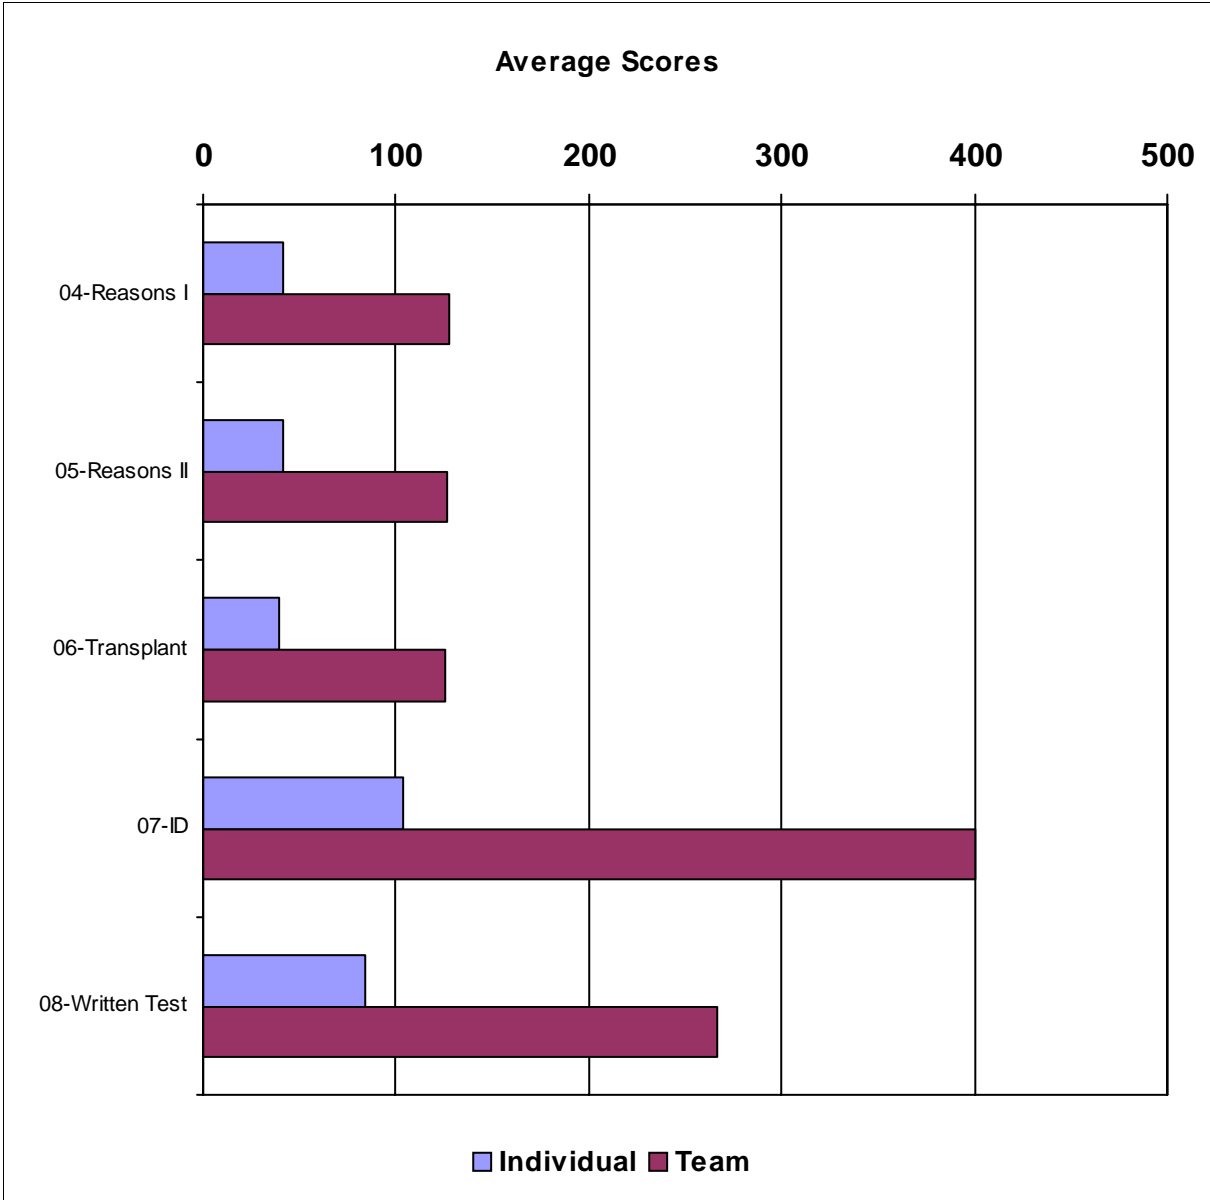

Contest Summary

Individual						
Class	Max Possible	Min	Max	Expected Range*		Average
04-Reasons I	50	28	48	36	46	41
05-Reasons II	50	35	48	38	46	42
06-Transplant	50	28	50	33	46	39
07-ID	400	12	236	24	185	104
08-Written Test	200	52	108	69	99	84
Total	750	206	466	221	400	311

Team						
Class	Max Possible	Min	Max	Expected Range*		Average
04-Reasons I	150	123	131	124	132	128
05-Reasons II	150	121	135	119	134	127
06-Transplant	150	116	142	111	140	125
07-ID	1200	300	504	298	502	400
08-Written Test	600	260	276	258	275	267
Total	3000	970	1127	968	1125	1046

*Expected Range is one SD above and below the average

*Expected Range is one SD above and below the average